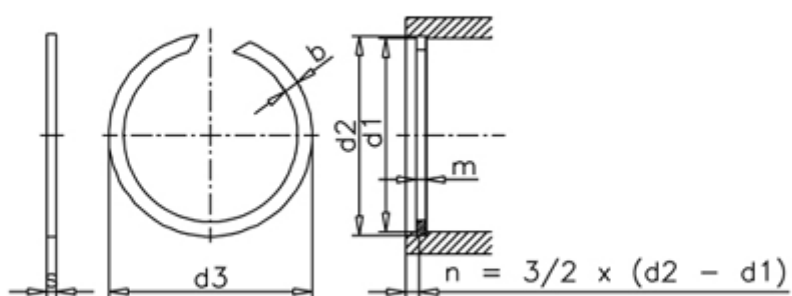

Article number: 0127072

Description: Circlip SB 55

Measures

b	= 2.30	s	= 1.5
d1	= 55	tol	= +0,19
d2	= 56.5	Weight kg/1000	= 3.93
d3	= 57.3		
Description	= SB 55		
FN kN	= 21.80		
FR kN	= 15.70		
m min	= 1.6		